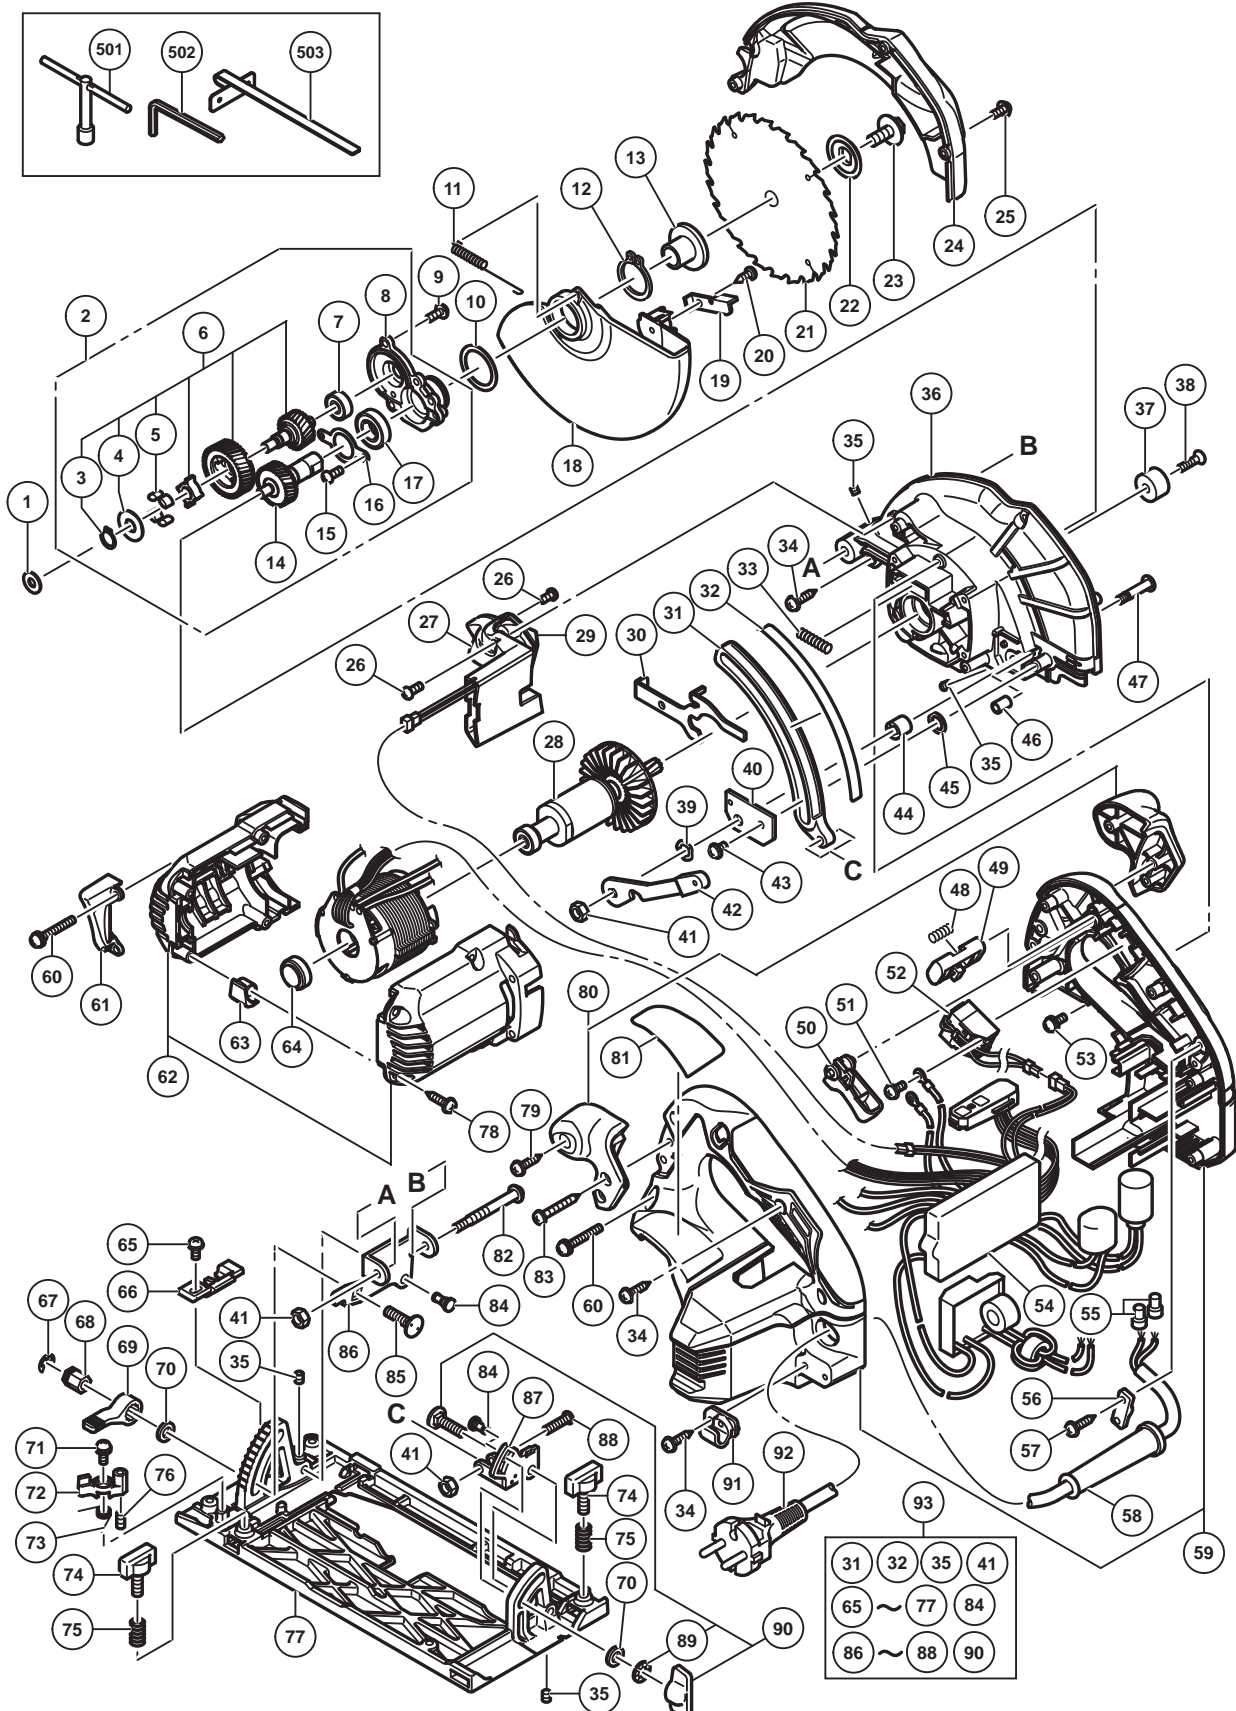

## ELECTRIC TOOL PARTS LIST

**CIRCULAR SAW**  
**Model C 6MEY**

**2015-7-9**  
**(E1)**

**PARTS**

C 6MEY

ITEM NO.	CODE NO.	DESCRIPTION	NO. USED	REMARKS
1	329975	WASHER (A)	1	
2	339373	BEARING HOLDER ASS'Y	1	INCLUD.6-8,14-17
3	940079	RETAINING RING FOR D8 SHAFT	1	
4	339378	COUPLING COVER	1	
5	339377	COUPLING DAMPER (A)	4	
6	339376	SECOND SHAFT ASS'Y (A)	1	INCLUD.3-5
7	606ZZM	BALL BEARING 606VV	1	
8	338921	BEARING HOLDER	1	
9	951039	MACHINE SCREW (W/SP. WASHER) M4 X 12	3	
10	339257	WASHER	1	
11	338926	RETURN SPRING	1	
12	939548	RETAINING RING FOR D22 SHAFT (10 PCS.)	1	
13	338915	WASHER (A)	1	
14	338923	SPINDLE GEAR SET	1	
15	949203	MACHINE SCREW M3 X 8 (10 PCS.)	2	
16	338922	BEARING COVER	1	
17	6901VV	BALL BEARING 6901VV	1	
18	338905	LOWER GUARD	1	
19	338927	KNOB	1	
20	302090	TAPPING SCREW D4 X 10 (BLACK)	1	
21	338935	TCT SAW BLADE 165MM-D20 HOLE-NT24	1	
22	338916	WASHER (B)	1	
23	338917	HEX FLANGE BOLT	1	
24	339261	SAW COVER	1	
25	333781	MACHINE SCREW (W/WASHER) M4 X 12 (BLACK)	1	
26	323211	MACHINE SCREW M4 X 8 (BLACK)	2	
27	339220	LED	1	
28	361011	ROTOR	1	
29	339374	LED-CASE (C)	1	
30	338918	LOCK LEVER	1	
31	338911	LINK	1	
32	339258	GAUGE PLATE (A)	1	
33	334225	SPRING	1	
34	307811	TAPPING SCREW (W/FLANGE) D4 X 16 (BLACK)	6	
35	319541	SEAL LOCK HEX. SOCKET SET SCREW M5 X 6	4	
36	338907	GEAR COVER	1	
37	310842	CUSHION	1	
38	949793	FLAT HD. SCREW M5 X 20 (10 PCS.)	1	
39	334242	WAVE WASHER 8	1	
40	338929	COVER PLATE	1	
41	308387	U-NUT M5	3	
42	338930	LEVER (A)	1	
43	325079	MACHINE SCREW (W/SP. WASHER) M4 X 8 (BLACK)	1	
44	333681	CAM	1	
45	338931	WASHER	1	
46	338932	LOCK SLEEVE	1	
47	333680	CAM SHAFT	1	
48	336650	SPRING	1	
49	338901	KNOB	1	
50	338899	TRIGGER	1	